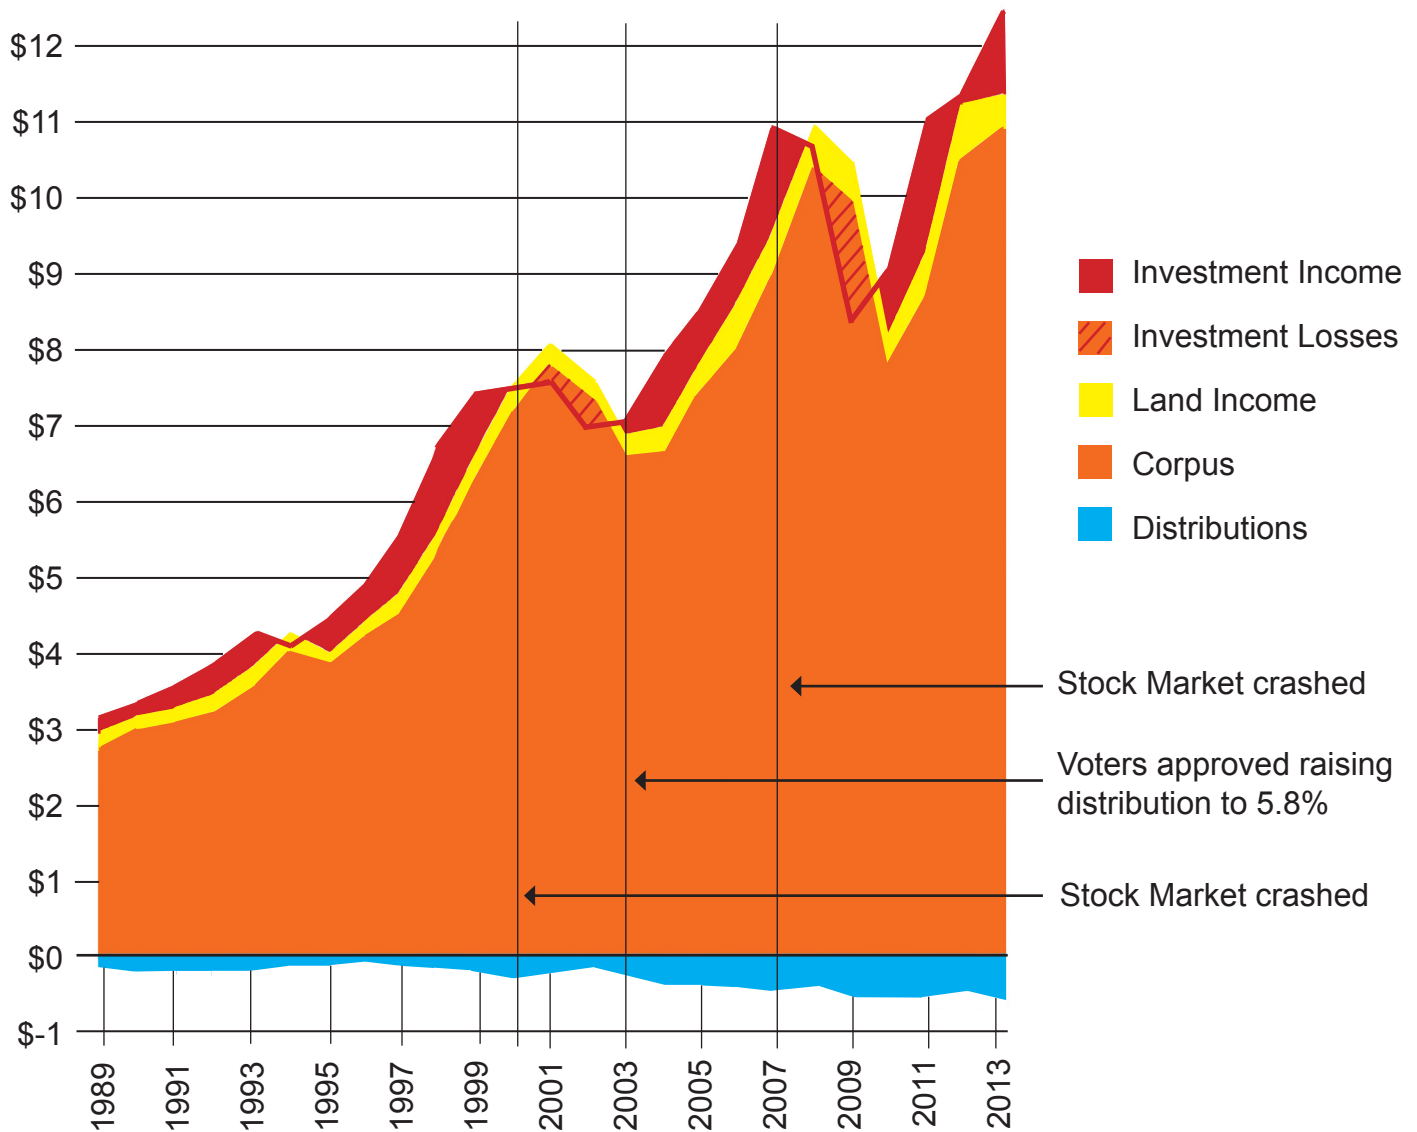

New Mexico's Land Grant Permanent Fund – Now Worth \$14 Billion – is Resilient

(fund growth in billions, 1989-2013)

INVEST
in KIDS
NOW!